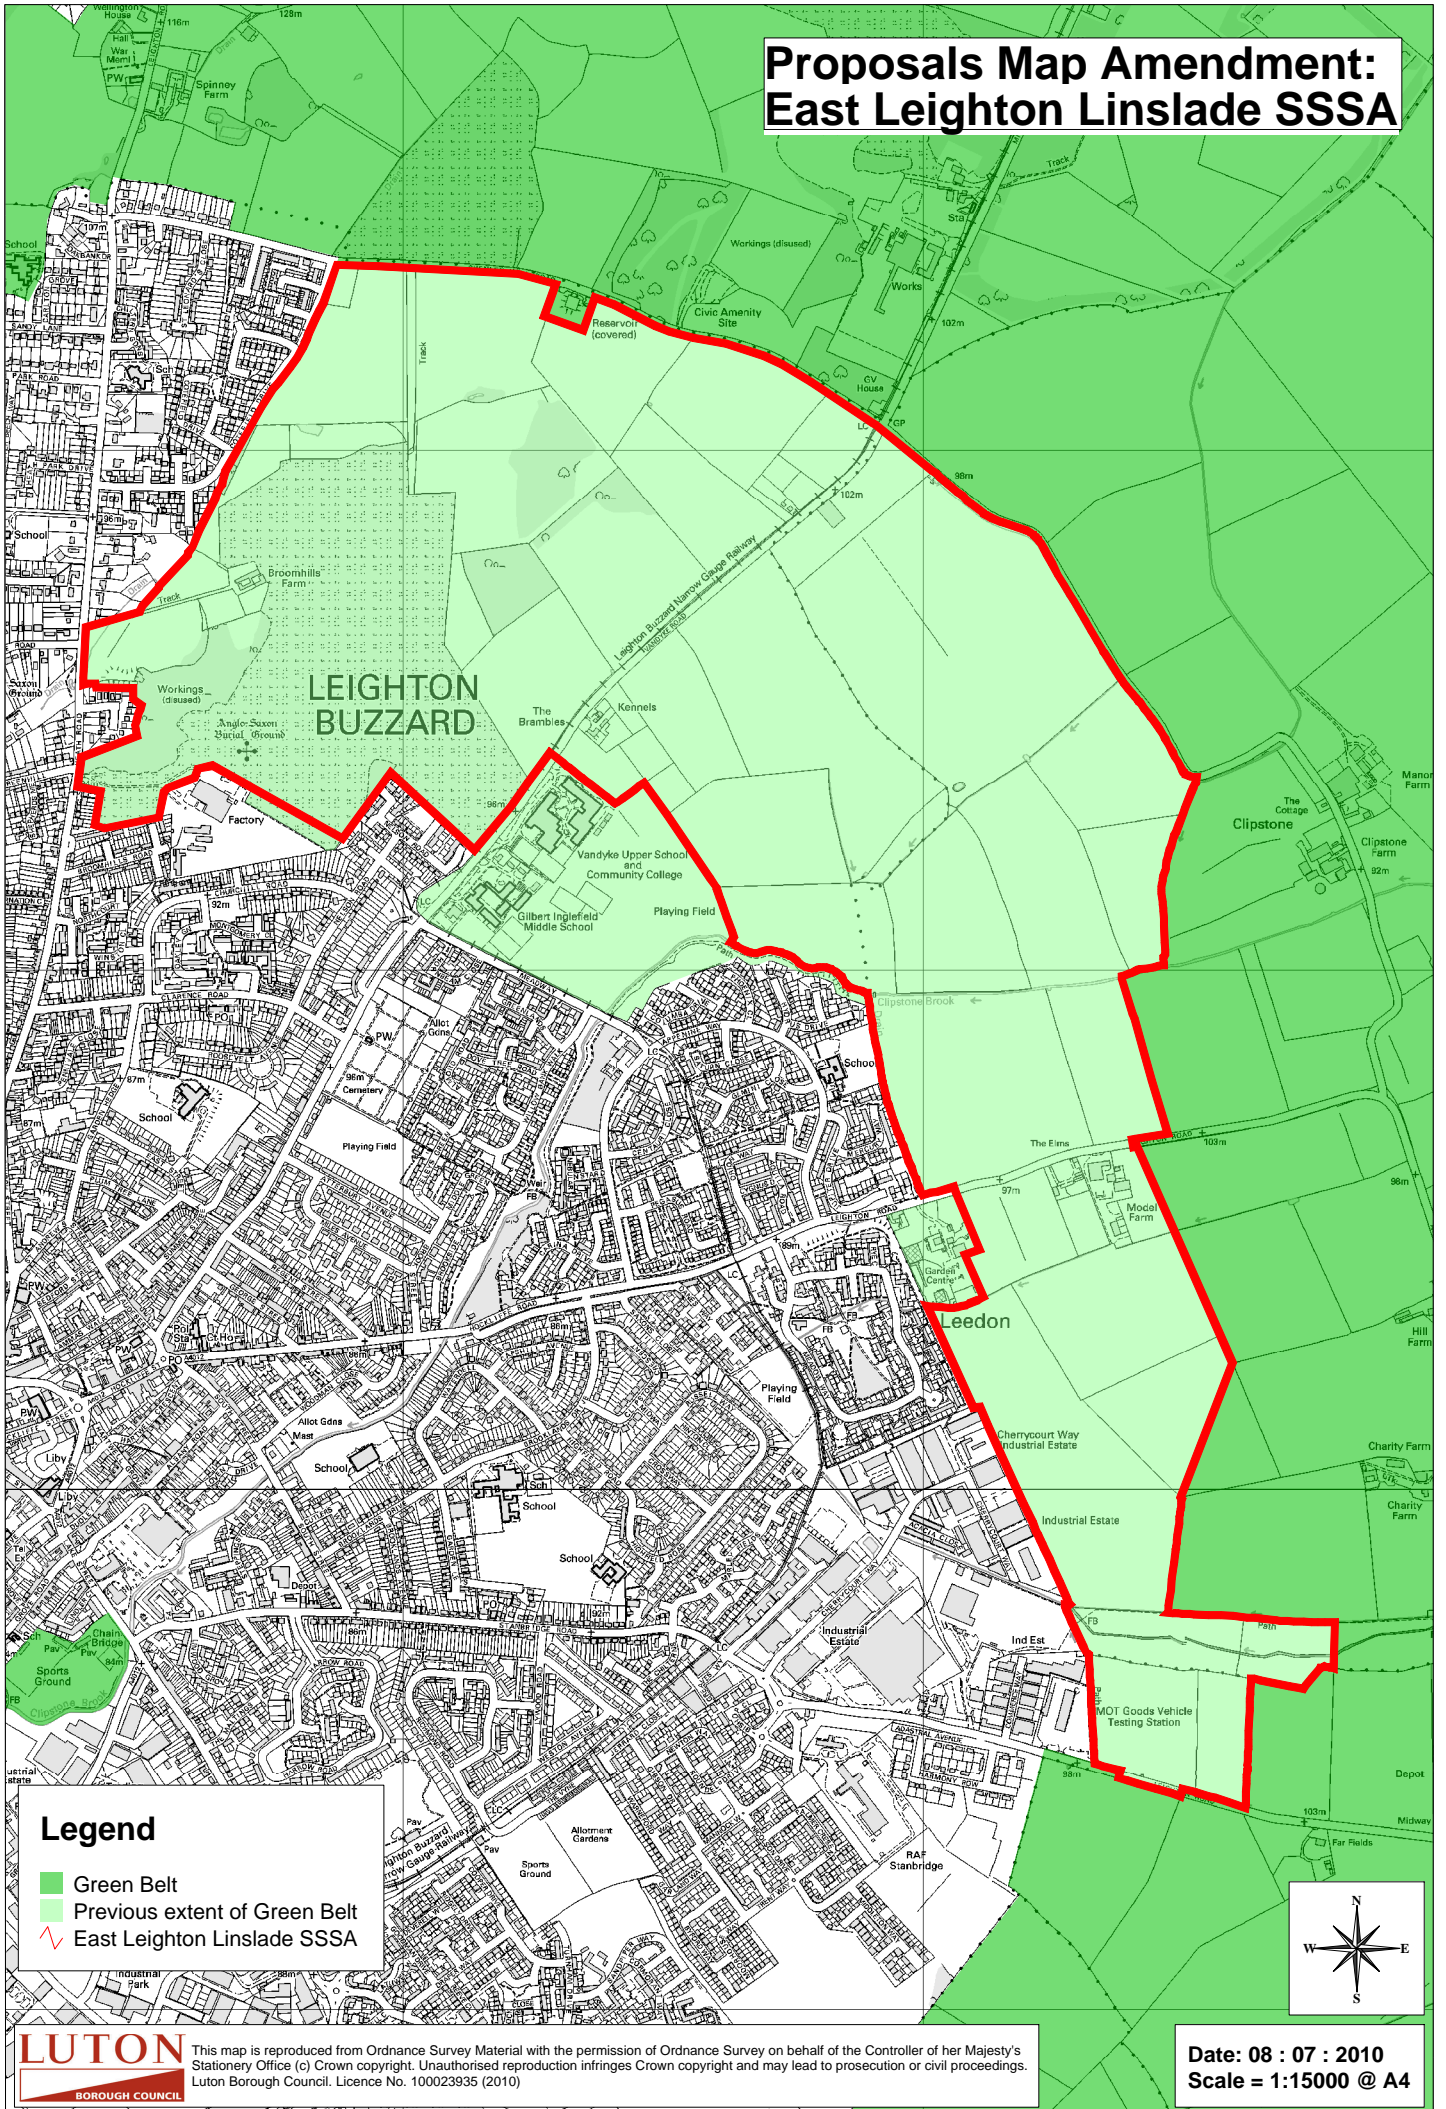

# Proposals Map Amendment: East Leighton Linslade SSSA

## Legend

- Green Belt
- Previous extent of Green Belt
- East Leighton Linslade SSSA

This map is reproduced from Ordnance Survey Material with the permission of Ordnance Survey on behalf of the Controller of her Majesty's Stationery Office (c) Crown copyright. Unauthorised reproduction infringes Crown copyright and may lead to prosecution or civil proceedings. Luton Borough Council. Licence No. 100023935 (2010)

Date: 08 : 07 : 2010  
Scale = 1:15000 @ A4